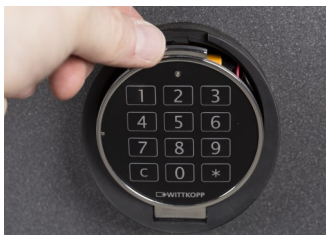

DIN 4102 is an EN construction standard, which means that these units are not fire tested.

Code	Model	Outside Dimensions (mm) h x w x d	Inside Dimensions (mm) h x w x d	Volume (ltr)	Weight (kg)	Shelves
0820400 01/81	10K/10E	275 x 325 x 325	200 x 250 x 215	11	26	1
0820401 01/81	40K/40E	330 x 450 x 380	255 x 375 x 270	26	40	1
0820402 01/81	50K/50E	430x 360 x 400	355 x 285 x 290	29	41	1
0820403 01/81	45K/45E	470x 490 x 410	385 x 375 x 295	42	56	1
0820404 01/81	65K/65E	660 x 490 x 410	575 x 375 x 295	63	73	2
0820405 01/81	85K/85E	860 x 490 x 410	775 x 375 x 295	85	91	2

Batteries included with electronic locks

Bolt Down Fixing
Wall & Floor

Lock Type
Key or Electronic

Lock Certification
EN1300

Colour
Dark Grey

DRS VEGA

The Range

Features

Construction	Double Walled
Keys supplied	2 (No override for Elec Lock)
Key retaining	Key Lock-Yes
Live / dead locking bolts	10 / 40 / 50 / 45 - 2 65 / 85 - 4
Thickness of bolts	19 mm
Programmable Users	1 Manager / 1 User
Batteries Included Type	Yes / No AA / 9V
Time delay	Yes
Shelves	Removable
Fixing bolts included	Yes
Colour	Antracite
Warranty Period	2 years